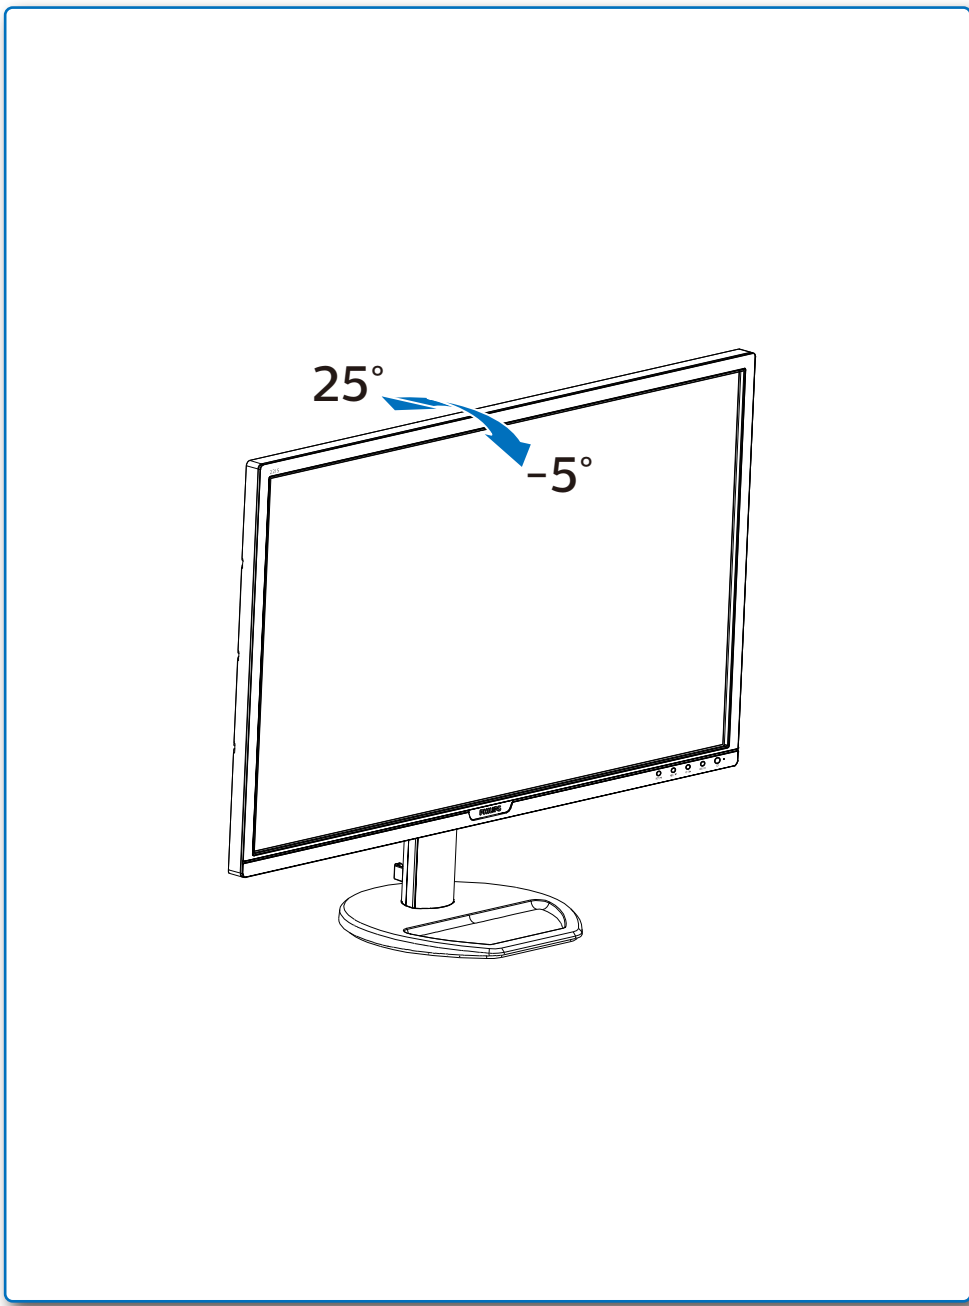

GRAPHIC DEVELOPMENT MMD	
Product name	
Project name	22158-QSG
Project no.	
Finishing	Folded sheet
Scale	1:1
Size Spreads	594 (W) x 210 (H) mm
Size	148.5 (W) x 210 (H) mm
Operator(s)	
Date amended	2018
VERSION No.	13
APPROVAL	
QC Lithographer	
Product Manager	
Date Check	
ARTWORK DOCUMENT	
Paper	80gsm White, woodfree coated
Numbers of colours	2C+2C
Spotcolor	
Aftertreatment	
☐ Cropping	
☐ Coating	
☐ Varnishing	
☐ Embossing	
☐ Cutterguide	
☐ Die-cut	
☐ Binding	
☐ Glue	

4