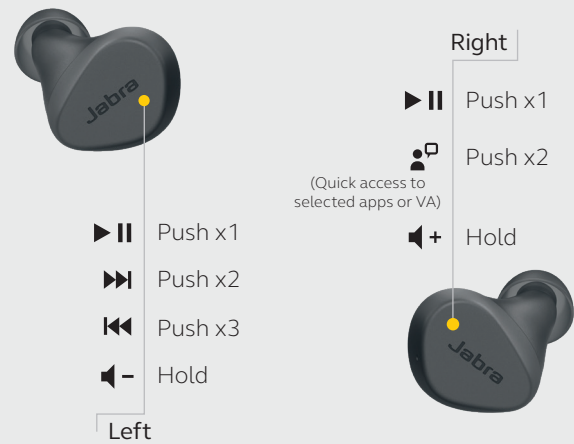

With IP55-rated rainproof protection, and a 2-year warranty**, these tough little buds will keep you plugged in, even if you're caught out.

**Against failure from dust and water with Jabra Sound+ app registration

HOW TO PAIR

Push the buttons on both earbuds for 3 seconds, then go to the Bluetooth menu of your phone to connect your earbuds, or with Google Fast Pair, your Android phone will instantly ask to connect to your buds if nearby.

HOW TO CHARGE

Up to 14 hours charge on-the-go

Up to 7 hours battery

HOW TO USE – CALLS

HOW TO USE – MUSIC*

FEATURES	BENEFITS
Connectivity Bluetooth 5.2	Jabra 6 th generation true wireless
Audio 6mm speakers	Powerful bass
Customizable EQ	Hear your music your way with a customizable equalizer, available in the Jabra Sound+ app
SBC and Qualcomm® aptX™	Enhanced sound performance
2-microphone technology	Transmits your voice with more accuracy and less noise
Passive Noise Reduction	Closed acoustic design to reduce surrounding noise
Ease of use Rechargeable battery	Up to 21 hours battery with charging case
Fast Charge	Get 1 hour of battery from 10 minutes of charging in the charging case
Instant app access	One-touch Spotify playback* (Android only)
Voice assistant enabled	Works with Amazon Alexa* (Android only), Siri® and Google Assistant™
Fast pair	Google Fast Pair (Android only)
Design & comfort Compact design	Lightweight for a comfortable and secure fit
Accessories	3 pairs of silicon EarGels™ (S, M, L), a charging case and a USB-A to USB-C cable
Durability IP55-rated earbuds	Made from durable materials with a 2-year warranty**
App Jabra Sound+	Access EQ, Find My Jabra and more

*One-touch Spotify playback / Voice assistant button can be re-configured in the Jabra Sound+ app
 **Against failure from dust and water with Jabra Sound+ app registration