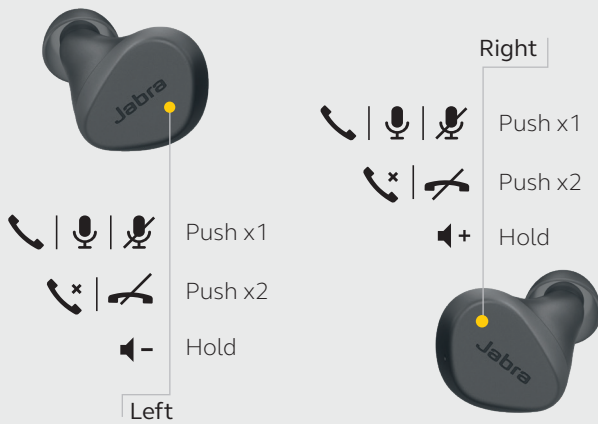

With IP55-rated rainproof protection, and a 2-year warranty**, these tough little buds will keep you plugged in, even if you're caught out.

**Against failure from dust and water with Jabra Sound+ app registration

HOW TO PAIR

Push the buttons on both earbuds for 3 seconds, then go to the Bluetooth menu of your phone to connect your earbuds, or with Google Fast Pair, your Android phone will instantly ask to connect to your buds if nearby.

HOW TO CHARGE

Up to 14 hours charge on-the-go

Up to 7 hours battery

HOW TO USE – CALLS

HOW TO USE – MUSIC*

FEATURES	BENEFITS
Connectivity Bluetooth 5.2	Jabra 6 th generation true wireless
Audio 6mm speakers	Powerful bass
Customizable EQ	Hear your music your way with a customizable equalizer, available in the Jabra Sound+ app
SBC and Qualcomm® aptX™	Enhanced sound performance
2-microphone technology	Transmits your voice with more accuracy and less noise
Passive Noise Reduction	Closed acoustic design to reduce surrounding noise
Ease of use Rechargeable battery	Up to 21 hours battery with charging case
Fast Charge	Get 1 hour of battery from 10 minutes of charging in the charging case
Instant app access	One-touch Spotify playback* (Android only)
Voice assistant enabled	Works with Amazon Alexa* (Android only), Siri® and Google Assistant™
Fast pair	Google Fast Pair (Android only)
Design & comfort Compact design	Lightweight for a comfortable and secure fit
Accessories	3 pairs of silicon EarGels™ (S, M, L), a charging case and a USB-A to USB-C cable
Durability IP55-rated earbuds	Made from durable materials with a 2-year warranty**
App Jabra Sound+	Access EQ, Find My Jabra and more

*One-touch Spotify playback / Voice assistant button can be re-configured in the Jabra Sound+ app
 **Against failure from dust and water with Jabra Sound+ app registration