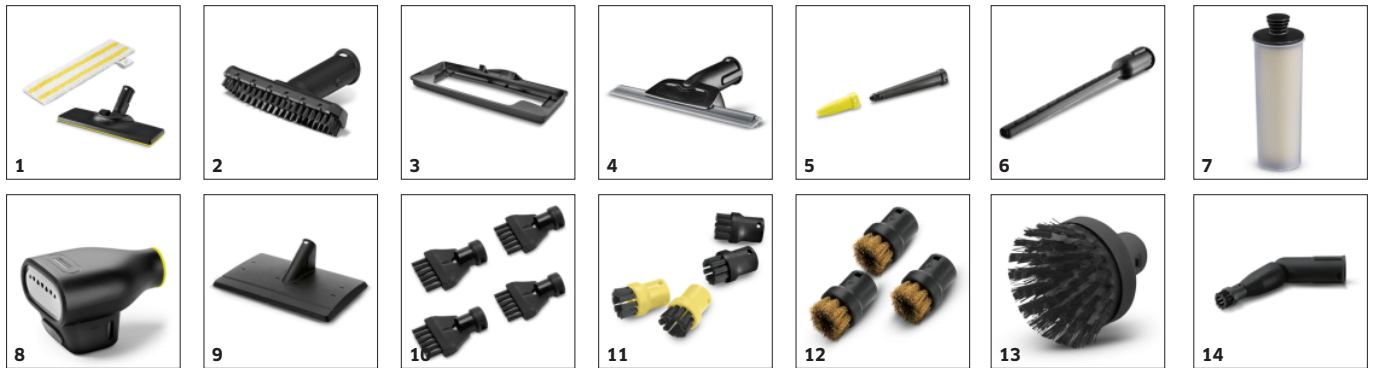

ACCESSORIES FOR SC 3 EASYFIX 1.513-650.0

		Order no.	Description	
STEAM CLEANER / STEAM VACUUM CLEANER / IRONING STATION				
Nozzles				
EasyFix floor nozzle set	1	2.863-337.0	With its convenient hook-and-loop system and compatible universal floor cleaning cloth, you can change the cloth on the EasyFix floor nozzle set for steam cleaners without having to come into contact with dirt.	■
Hand nozzle	2	2.884-280.0	Hand tool with additional brushes for cleaning small areas such as shower cubicles, wall tiles, etc. Suitable for use with or without cover.	■
Carpet glider	3	2.863-269.0	Also ensures fresh carpet fibres: The carpet glider for easy attachment to the floor nozzle EasyFix. Ideal for steam cleaning carpets.	□
Window nozzle	4	2.863-025.0	Window nozzle for very easy and deep cleaning of glass, windows or mirrors with the steam cleaner.	□
Power nozzle set	5	2.863-263.0	The power nozzle set contains a power nozzle incl. extension piece. Perfect for effortless, eco-friendly cleaning in hard-to-reach areas, e.g. corners and crevices.	□
Textile care nozzle	6	2.863-233.0	Textile care nozzle for freshening up and smoothing clothes and textiles, as well as the effective elimination of odours. With integrated lint remover.	□
Miscellaneous				
Descaling cartridge	7	2.863-018.0	Fast and effective descaling for Kärcher steam cleaners. All you need to do is insert the cartridge, and you're done.	■
Steam straightener	8	2.863-332.0	The steam straightener is a steamer attachment, suitable for all Kärcher steam cleaners. Smooths out creases in garments using steam for effective results. Also ideal for freshening up other textiles.	□
Wallpaper stripper	9	2.863-062.0	Wallpaper stripper ideal for removing wallpaper and glue residues using the power of steam.	□
Sets of brushes				
Crevice brush set	10	2.863-324.0	Effortless and efficient crevice cleaning, all without chemicals: The practical crevice brush set comprises four black sets of crevice bristles and is perfect for cleaning tile joints.	□
Round brush set	11	2.863-264.0	Practical round brush set with two black and two yellow brushes - perfect for use in different areas.	□
Round brush kit with brass bristles	12	2.863-061.0	Round brush set with brass bristles for removing stubborn and ingrained dirt. Ideal for sensitive surfaces.	□
Big round brush	13	2.863-022.0	Use the large round brush to clean large areas in less time.	□
Steam turbo brush	14	2.863-159.0	No more tedious scrubbing! The steam turbo brush stands for effortless cleaning in half the time. It makes your work noticeably easier, especially when cleaning crevices, joints and corners.	□

■ Included in the scope of supply. □ Available accessories. ○ Detergents.