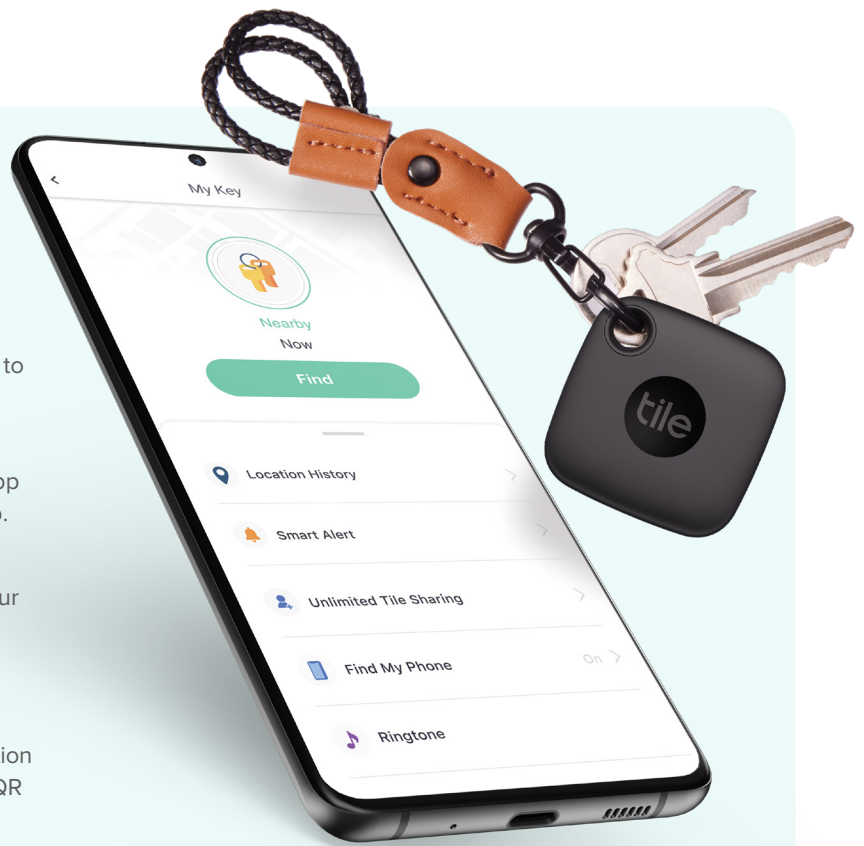

Trackers for keys, wallets and more

Mate and Slim are perfect for keeping track of everyday essentials like your keys and wallet. All Tiles are water-resistant. Just open the free Tile app and tap Find to locate your stuff. You can also double press the button on any Tile to ring and find your phone.

Up to 250 ft / 76 m range

Up to 3-year non-replaceable battery

Water-resistant

Attach and go

THE TILE APP

How it works

Find nearby

Use the Tile app to ring your Tile when it's within Bluetooth range or ask your Smart Home device to find it for you.

Find far away

When outside of Bluetooth range, use the Tile app to view your Tile's most recent location on a map.

Find your phone

Double press the button on your Tile to make your phone ring, even when it's on silent.

MORE WAYS TO FIND

Tile compatibility

You can find your Tile with both iOS and Android devices. You can also ask your Voice Assistant -- Amazon Alexa, Google Assistant, Xfinity, and Siri -- to find it for you.