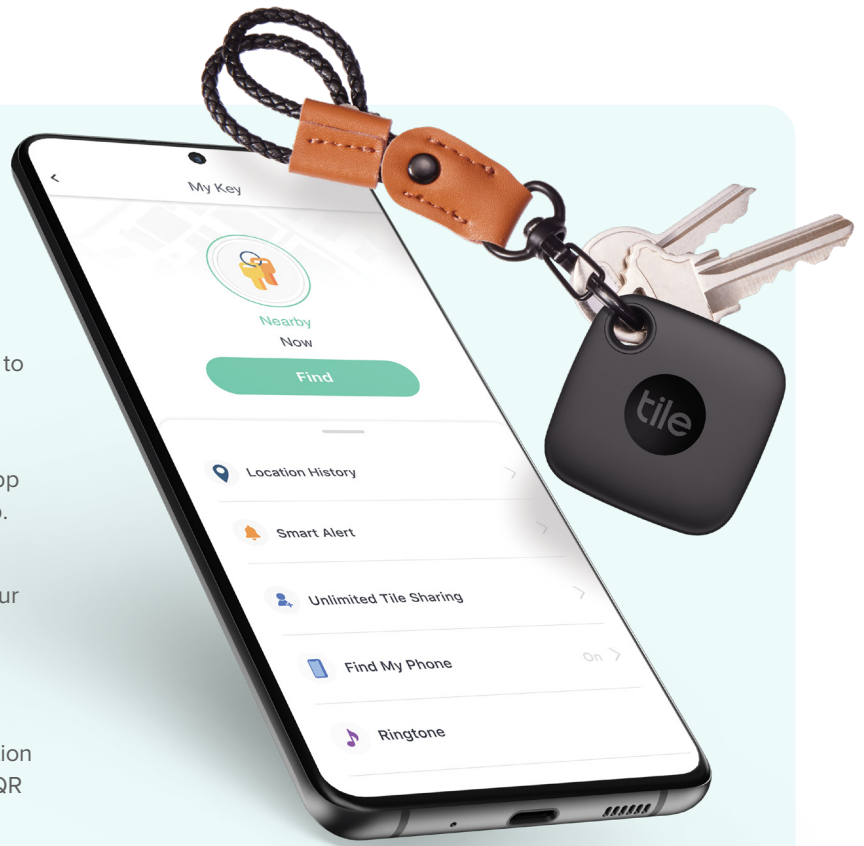

MATE (2022)

The versatile tracker for keys, bags and more

Easily attach Mate to keys, backpacks and purses. Mate has a loud ring and attaches to anything you need to keep track of regularly. Just open the free Tile app and tap Find to locate your stuff. You can also double press the button on your Tile to ring and find your phone.

 Up to 250 ft / 76 m range

 Up to 3-year non-replaceable battery

 Water-resistant

 Attach and go

THE TILE APP

How it works

Find nearby

Use the Tile app to ring your Tile when it's within Bluetooth range or ask your Smart Home device to find it for you.

Find far away

When outside of Bluetooth range, use the Tile app to view your Tile's most recent location on a map.

Find your phone

Double press the button on your Tile to make your phone ring, even when it's on silent.

MORE WAYS TO FIND

Tile compatibility

You can find your Tile with both iOS and Android devices. You can also ask your Voice Assistant -- Amazon Alexa, Google Assistant, Xfinity, and Siri -- to find it for you.