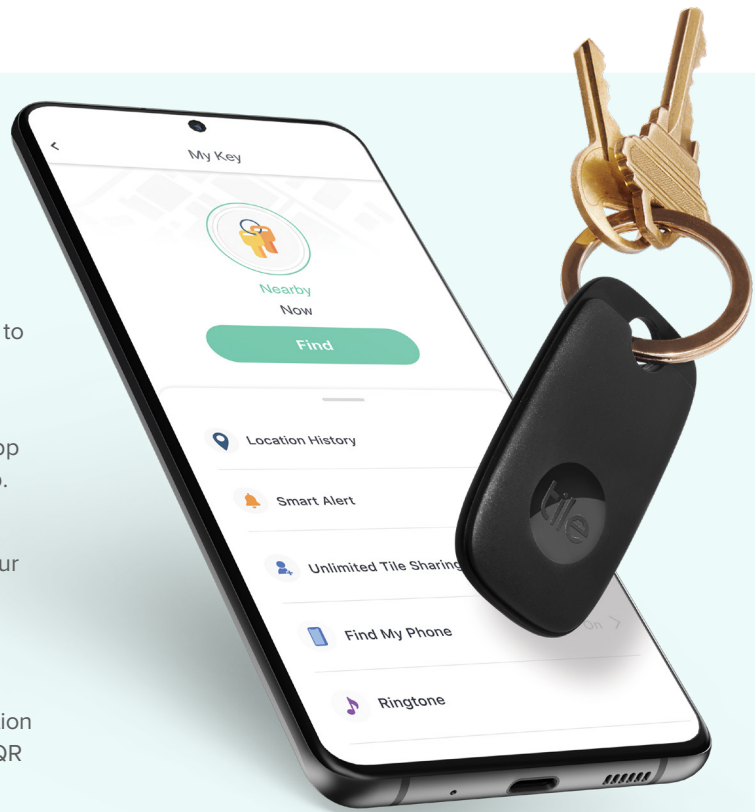

Our most powerful tracker for your things

Pro is a powerful tracker for keys, backpacks, and purses. Pro has our loudest ring and easily attaches to anything you need to keep track of regularly. Just open the free Tile app and tap Find to locate your stuff. You can also double press the button on your Pro to ring and find your phone.

-  Up to 400 ft / 120 m range
-  Up to 1-year replaceable battery
-  Water-resistant
-  Attach and go

THE TILE APP

How it works

Find nearby

Use the Tile app to ring your Tile when it's within Bluetooth range or ask your Smart Home device to find it for you.

Find far away

When outside of Bluetooth range, use the Tile app to view your Tile's most recent location on a map.

Find your phone

Double press the button on your Tile to make your phone ring, even when it's on silent.

MORE WAYS TO FIND

Tile compatibility

You can find your Tile with both iOS and Android devices. You can also ask your Voice Assistant -- Amazon Alexa, Google Assistant, Xfinity, and Siri -- to find it for you.