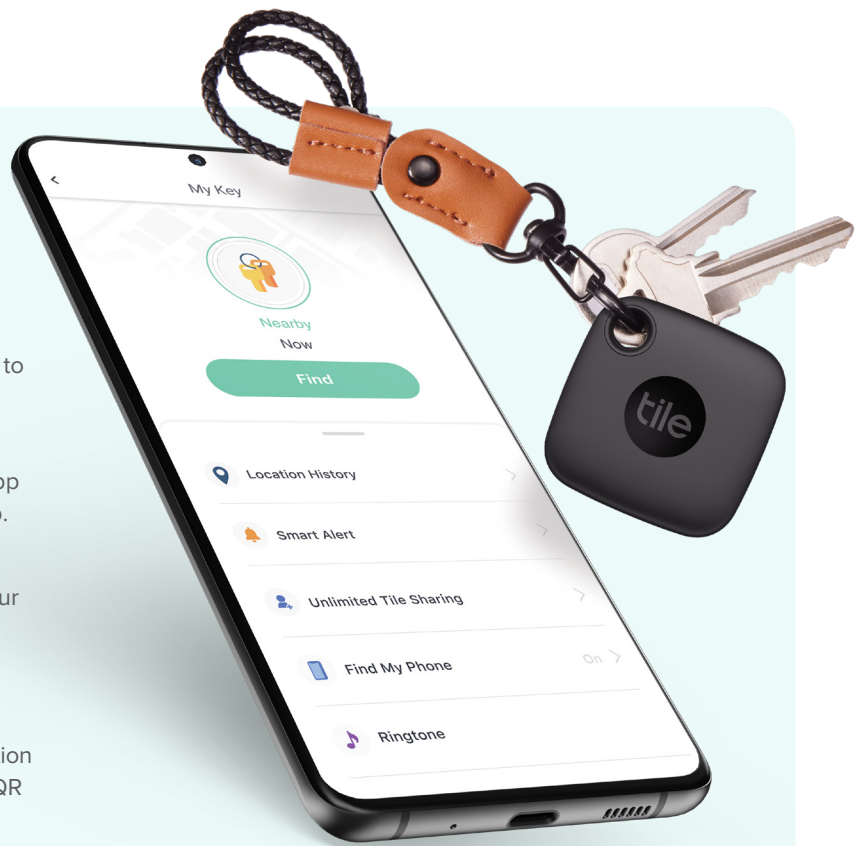

A variety of trackers for your things

A versatile Mate for keys, a thin Slim slides into your wallet and a small Sticker sticks to your remote. Or attach them to whatever you need to keep track of. All Tiles are water-resistant. Just open the free Tile app and tap Find to locate your stuff. You can also double press the button on any Tile to ring and find your phone.

 Up to 250 ft / 76 m range

 Up to 3-year non-replaceable battery

 Water-resistant

 Attach and go

THE TILE APP

How it works

Find nearby

Use the Tile app to ring your Tile when it's within Bluetooth range or ask your Smart Home device to find it for you.

Find far away

When outside of Bluetooth range, use the Tile app to view your Tile's most recent location on a map.

Find your phone

Double press the button on your Tile to make your phone ring, even when it's on silent.

MORE WAYS TO FIND

Tile compatibility

You can find your Tile with both iOS and Android devices. You can also ask your Voice Assistant -- Amazon Alexa, Google Assistant, Xfinity, and Siri -- to find it for you.