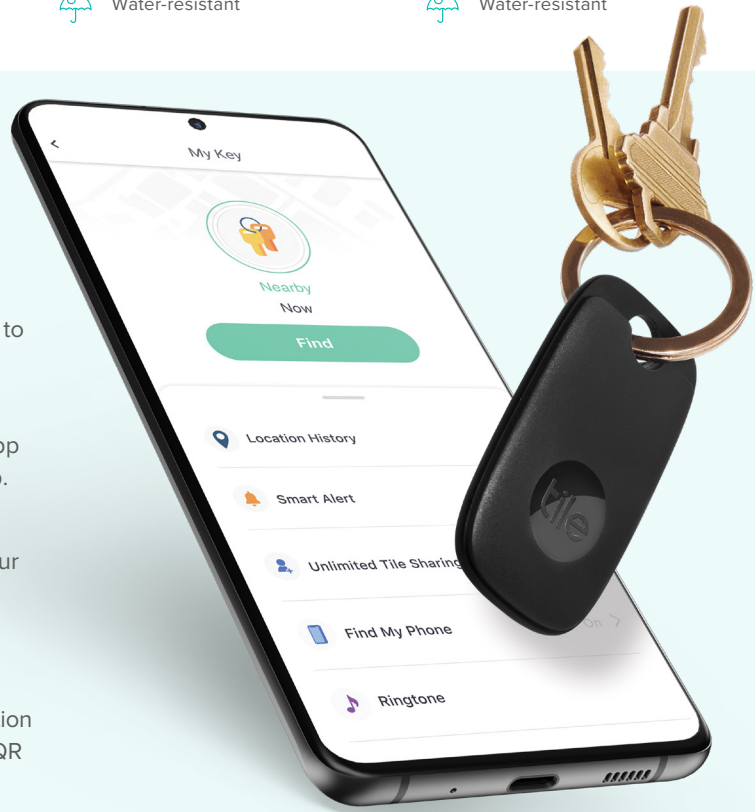

Powerful trackers for keys, wallets and more

The powerful Pro can be attached to your keys, bags, backpacks, and more. Slim is as thin as two credit cards and easily slides into your wallet or luggage tag. All Tiles are water-resistant. Just open the free Tile app and tap Find to locate your stuff. You can also double press the button on any Tile to ring and find your phone.

Use the Tile app to ring your Tile when it's within Bluetooth range or ask your Smart Home device to find it for you.

Find far away

When outside of Bluetooth range, use the Tile app to view your Tile's most recent location on a map.

Find your phone

Double press the button on your Tile to make your phone ring, even when it's on silent.

Notify when found

Enlist the help of the Tile Network to help find your things. If your Tile is lost, add your contact information so you can be reached when someone scans the QR code on your lost Tile.

MORE WAYS TO FIND

Tile compatibility

You can find your Tile with both iOS and Android devices. You can also ask your Voice Assistant -- Amazon Alexa, Google Assistant, Xfinity, and Siri -- to find it for you.