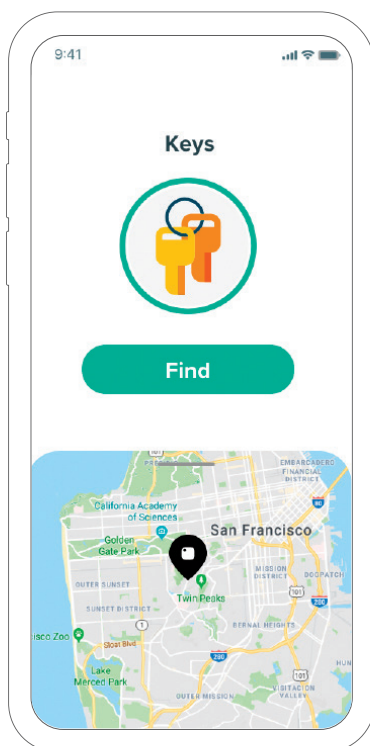

How It Works

Get started

Download the Tile app and follow the simple in-app instructions to activate your Tile.

Ring your things

Use the Tile app to ring your Tile if nearby, or see its location on a map if far away.

Find your phone

Double press the Tile button on your Tile to make your phone ring even when it's on silent.

Use community find

Get anonymous help finding your Tiles from the Tile community. *The Tile app running on their phones will send location updates to your app, letting only you know where your Tile is.*

Sharing

Share your Tiles in the app with family and friends to increase your finding power.

Smart home integration

Tiles work with Amazon Alexa and Google Assistant to make finding easier than ever.