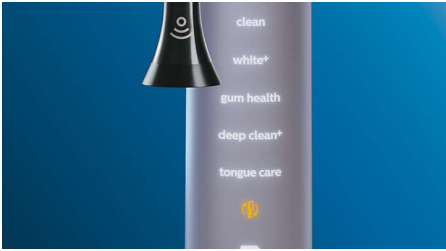

Focus areas and goal-setting

Any trouble areas your dentist has pointed out? We'll highlight them on your in-app 3D mouth map and remind you to pay extra attention to these areas.

Too much pressure?

You might not notice when you brush too hard, but your DiamondClean Smart will. If you use too much pressure, the light ring on the end of your handle will flash. This is a gentle reminder to ease off the pressure and let your brush head do the work. 7 out of 10 people found that this feature helped them to become a better brusher.

DiamondClean Smart 9400

Sonic electric toothbrush with app

HX9917/90

Highlights

Easy does it

With an electric toothbrush, you let the brush do the work. We've built a scrubbing sensor into your handle as a gentle reminder to reduce scrubbing. This way, you can improve your technique and get a gentler, more effective clean.

BrushSync mode pairing

Wondering which mode and intensity you should use? Wonder no longer. A microchip in your brush head tells your DiamondClean Smart

sonic toothbrush which one you're using. So if you click on a gum-care brush head, for example, your toothbrush knows to select the optimal mode and intensity to provide gentle yet effective care for your gums. All you need to do is to press the power button.

Designed with storage in mind

You'll enjoy two weeks of regular use from a single full charge. However, if you run low while travelling, your deluxe USB travel case doubles as

a charger. Place your toothbrush in the case and either connect it to your laptop or a wall socket. As for charging at home, simply place your brush in your sleek charger glass—it fits stylishly into your bathroom and also doubles as a rinsing glass.