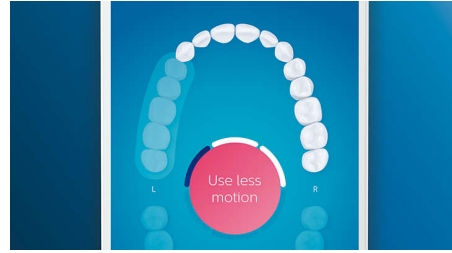

Never miss a spot

The Philips Sonicare app lets you know when you've achieved a thorough clean, and coaches you to be a better, more mindful brusher.