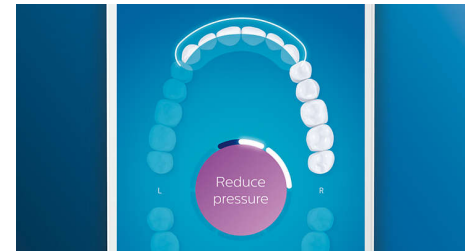

Never miss a spot

The Philips Sonicare app lets you know when you've achieved a thorough clean, and coaches you to be a better, more mindful brusher.

TouchUp feature

If you happen to miss a spot while brushing your teeth, your app's TouchUp feature will show you. You can then go back for a second pass, and be confident you are getting a complete clean, every time.

Smart replacement reminders

Brush heads wear out over time and become less effective at removing plaque. With smart brush head recognition you'll never lose track of when

to replace your brush head. Your toothbrush tracks how long and hard you've brushed with each brush head, and will alert you when it's time to replace. You can also monitor the lifetime of your brush heads in the Philips Sonicare app, and even order replacements so you're never caught short.

Focus areas and goal-setting

Any trouble areas your dentist has pointed out? We'll highlight them on your in-app 3D mouth map and remind you to pay extra attention to these areas.

Too much pressure?

You might not notice when you brush too hard, but your DiamondClean Smart will. If you use too much pressure, the light ring on the end of your handle will flash. This is a gentle reminder to ease off the pressure and let your brush head do the work. 7 out of 10 people found that this feature helped them to become a better brusher.

DiamondClean Smart 9400

Sonic electric toothbrush with app

HX9917/90

Highlights

Easy does it

With an electric toothbrush, you let the brush do the work. We've built a scrubbing sensor into your handle as a gentle reminder to reduce scrubbing. This way, you can improve your technique and get a gentler, more effective clean.