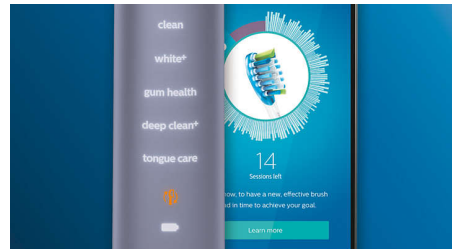

Never miss a spot

The Philips Sonicare app lets you know when you've achieved a thorough clean, and coaches you to be a better, more mindful brusher.

TouchUp feature

If you happen to miss a spot while brushing your teeth, your app's TouchUp feature will show you. You can then go back for a second pass, and be confident you are getting a complete clean, every time.

Smart replacement reminders

Brush heads wear out over time and become less effective at removing plaque. With smart brush head recognition you'll never lose track of when

to replace your brush head. Your toothbrush tracks how long and hard you've brushed with each brush head, and will alert you when it's time to replace. You can also monitor the lifetime of your brush heads in the Philips Sonicare app, and even order replacements so you're never caught short.

Focus areas and goal-setting

Any trouble areas your dentist has pointed out? We'll highlight them on your in-app 3D mouth map and remind you to pay extra attention to these areas.

Too much pressure?

You might not notice when you brush too hard, but your DiamondClean Smart will. If you use too much pressure, the light ring on the end of your handle will flash. This is a gentle reminder to ease off the pressure and let your brush head do the work. 7 out of 10 people found that this feature helped them to become a better brusher.

DiamondClean Smart 9400

Sonic electric toothbrush with app

HX9917/90

Highlights

Easy does it

With an electric toothbrush, you let the brush do the work. We've built a scrubbing sensor into your handle as a gentle reminder to reduce scrubbing. This way, you can improve your technique and get a gentler, more effective clean.