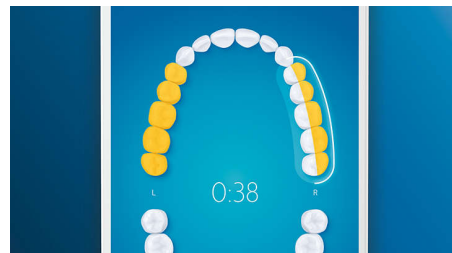

DiamondClean Smart 9400

Sonic electric toothbrush with app

HX9917/90

Highlights

Say goodbye to plaque

Click on the G3 Premium Plaque Control brush head to experience our deepest clean. With soft flexible sides, the bristles contour to the shape of each tooth's surface to provide 4 x more surface contact** and remove up to 10 x more plaque from hard-to-reach areas*.

4 modes, 3 intensity settings

With DiamondClean Smart you get the full works. Our 3 intensity settings let you boost your clean and our 4 modes cover all your brushing needs; Clean mode for exceptional daily cleaning, White+ to remove stains, Deep Clean+ for an invigorating deep clean, and Gum Health to gently clean along your gum line.

Never miss a spot

The Philips Sonicare app lets you know when you've achieved a thorough clean, and coaches you to be a better, more mindful brusher.

TouchUp feature

If you happen to miss a spot while brushing your teeth, your app's TouchUp feature will show you. You can then go back for a second pass, and be confident you are getting a complete clean, every time.

Focus areas and goal-setting

Any trouble areas your dentist has pointed out? We'll highlight them on your in-app 3D mouth map and remind you to pay extra attention to these areas.

Too much pressure?

You might not notice when you brush too hard, but your DiamondClean Smart will. If you use too much pressure, the light ring on the end of your handle will flash. This is a gentle reminder to ease off the pressure and let your brush head do the work. 7 out of 10 people found that this feature helped them to become a better brusher.