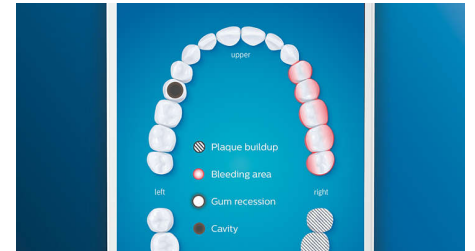

DiamondClean Smart 9400

Sonic electric toothbrush with app

HX9917/90

Highlights

Say goodbye to plaque

Click on the G3 Premium Plaque Control brush head to experience our deepest clean. With soft flexible sides, the bristles contour to the shape of each tooth's surface to provide 4 x more surface contact** and remove up to 10 x more plaque from hard-to-reach areas*.

Never miss a spot

The Philips Sonicare app lets you know when you've achieved a thorough clean, and coaches you to be a better, more mindful brusher.

TouchUp feature

If you happen to miss a spot while brushing your teeth, your app's TouchUp feature will show you. You can then go back for a second pass, and be confident you are getting a complete clean, every time.

Smart replacement reminders

Brush heads wear out over time and become less effective at removing plaque. With smart brush head recognition you'll never lose track of when

to replace your brush head. Your toothbrush tracks how long and hard you've brushed with each brush head, and will alert you when it's time to replace. You can also monitor the lifetime of your brush heads in the Philips Sonicare app, and even order replacements so you're never caught short.

Focus areas and goal-setting

Any trouble areas your dentist has pointed out? We'll highlight them on your in-app 3D mouth map and remind you to pay extra attention to these areas.

Too much pressure?

You might not notice when you brush too hard, but your DiamondClean Smart will. If you use too much pressure, the light ring on the end of your handle will flash. This is a gentle reminder to ease off the pressure and let your brush head do the work. 7 out of 10 people found that this feature helped them to become a better brusher.