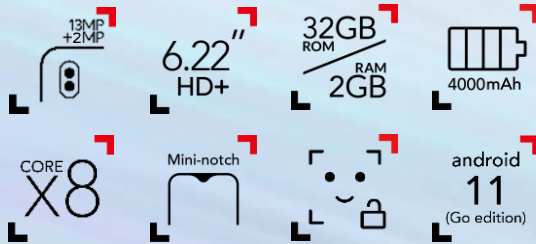

TCL 205

ESSENTIAL ALL-ROUNDER WITH AI DUAL CAMERA

- Smart dual camera to capture any moment
- Enjoy powered performance with an Octa-core processor & 4000mAh battery
- Immerse yourself with larger views on a 6.22" HD+ display

Power Gray

Atlantic Blue

Design

Dimensions: 159.16 x 75.2 x 8.65mm

Weight: 175g

Side keys: 3 (1 for power, 1 for volume, 1 for Google Assistant)

Finish: Painting

Colors available: Power Gray, Atlantic Blue

Display

6.22" V-notch display IPS

HD+ display (720 x 1520 pixels)

Screen-to-body ratio: 87.18%

2.5D glass

19:9 display ratio

Capacitive touchscreen

Memory

FF, sensor size: 1/5", pixel size 1.75µm, aperture: F2.4, field of view 85°, 3P lens

Video capture & playback : 1080P @ 30FPS

Features :

Single tone flash, HDR

Front Camera

5MP front camera:

FF, sensor size: 1/5", pixel size 1.12µm, aperture: F2.2, field of view 75°; 3P