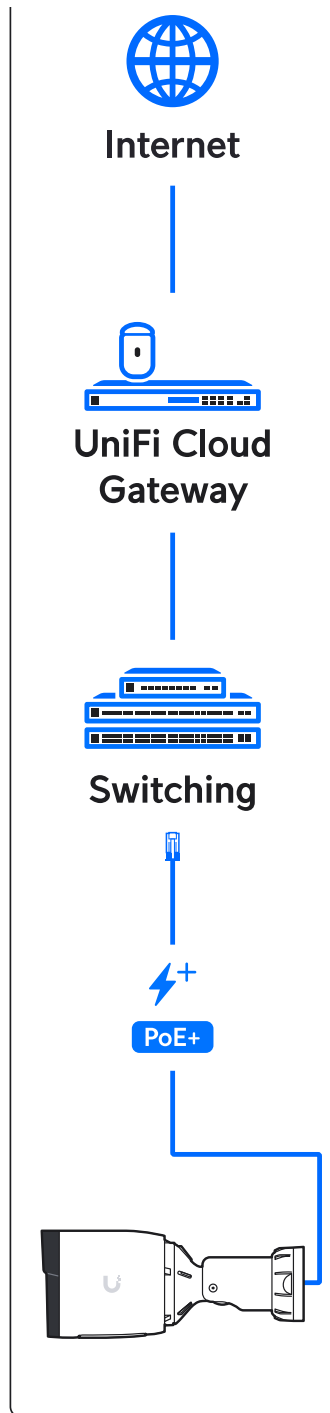

1

2

3

4

UniFi Patch Cable Outdoor

[Buy >](#)

Ø3.3-6.5 mm
(Ø0.13-0.26")

5

6

Ø3.3-4.5 mm (Ø0.13-0.18")	Ø4.5-5.5 mm (Ø0.18-0.22")	Ø5.5-6.5 mm (Ø0.22-0.26")
⌀	⌀	⌀
1x	1x	1x
k	l	m

Ø3.3-4.5 mm
(Ø0.13-0.18")

Ø4.5-5.5 mm
(Ø0.18-0.22")

Ø5.5-6.5 mm
(Ø0.22-0.26")

7

8

9