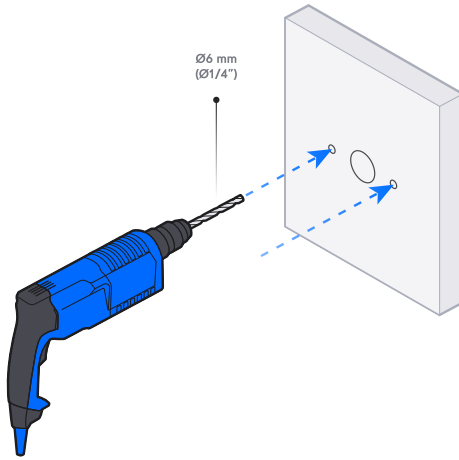

1

2

3

4

UniFi Patch Cable Outdoor

[Buy >](#)

Ø3.3-6.5 mm
(Ø0.13-0.26")

5

6

Ø3.3-4.5 mm (Ø0.13-0.18")	Ø4.5-5.5 mm (Ø0.18-0.22")	Ø5.5-6.5 mm (Ø0.22-0.26")
⌀	⌀	⌀
1x	1x	1x
k	l	m

Ø3.3-4.5 mm
(Ø0.13-0.18")

Ø4.5-5.5 mm
(Ø0.18-0.22")

Ø5.5-6.5 mm
(Ø0.22-0.26")

7

8

9