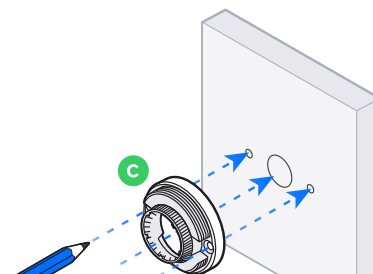

1

2

3

4

UniFi Patch Cable Outdoor

[Buy >](#)

Ø3.3-6.5 mm
(Ø0.13-0.26")

5

6

Ø3.3-4.5 mm (Ø0.13-0.18")	Ø4.5-5.5 mm (Ø0.18-0.22")	Ø5.5-6.5 mm (Ø0.22-0.26")
⌀	⌀	⌀
1x	1x	1x
k	l	m

Ø3.3-4.5 mm
(Ø0.13-0.18")

Ø4.5-5.5 mm
(Ø0.18-0.22")

Ø5.5-6.5 mm
(Ø0.22-0.26")

7

8

9