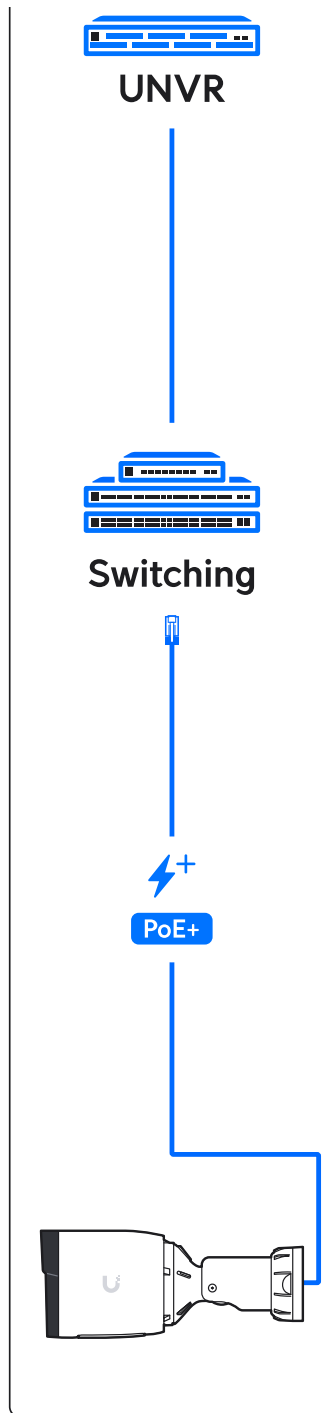

1

2

3

4

UniFi Patch Cable Outdoor

[Buy >](#)

Ø3.3-6.5 mm
(Ø0.13-0.26")

5

6

Ø3.3-4.5 mm (Ø0.13-0.18")	Ø4.5-5.5 mm (Ø0.18-0.22")	Ø5.5-6.5 mm (Ø0.22-0.26")
⌀	⌀	⌀
1x	1x	1x
k	l	m

Ø3.3-4.5 mm
(Ø0.13-0.18")

Ø4.5-5.5 mm
(Ø0.18-0.22")

Ø5.5-6.5 mm
(Ø0.22-0.26")

7

8

9