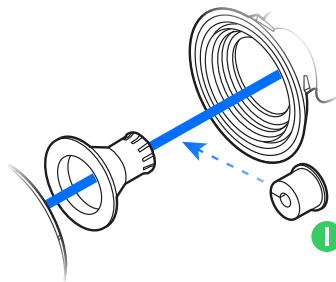

Ø4.5-5.5 mm
(Ø0.18-0.22")