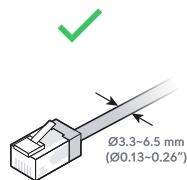

1

2

3

4

UniFi Patch Cable Outdoor

[Buy >](#)

Ø3.3-6.5 mm
(Ø0.13-0.26")

5

6

Ø3.3-4.5 mm (Ø0.13-0.18")	Ø4.5-5.5 mm (Ø0.18-0.22")	Ø5.5-6.5 mm (Ø0.22-0.26")
⌀	⌀	⌀
1x	1x	1x
k	l	m

Ø3.3-4.5 mm
(Ø0.13-0.18")

Ø4.5-5.5 mm
(Ø0.18-0.22")

Ø5.5-6.5 mm
(Ø0.22-0.26")

7

8

9