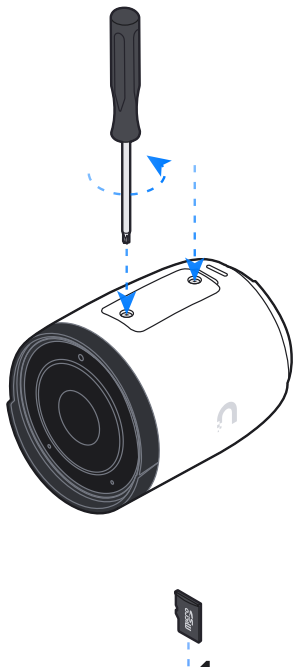

10

11

12

1x

microSD card

Add desiccant to enhance lens fogging prevention when camera is under high-humid, condensation-prone environment.

If you need further assistance, visit our [Help Center](#) or contact [Ubiquiti Support](#).