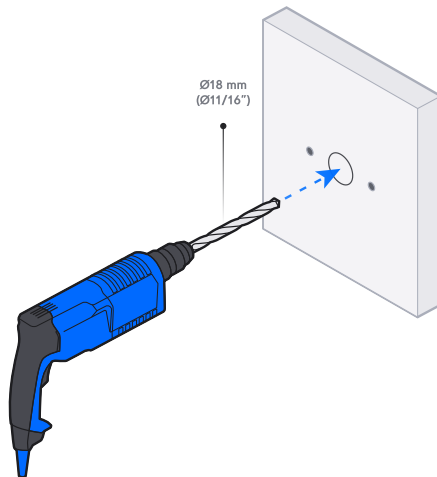

1

2

3

4

UniFi Patch Cable Outdoor

[Buy >](#)

Ø3.3-6.5 mm
(Ø0.13-0.26")

5

6

Ø3.3-4.5 mm (Ø0.13-0.18")	Ø4.5-5.5 mm (Ø0.18-0.22")	Ø5.5-6.5 mm (Ø0.22-0.26")
⌀	⌀	⌀
1x	1x	1x
k	l	m

Ø3.3-4.5 mm
(Ø0.13-0.18")

Ø4.5-5.5 mm
(Ø0.18-0.22")

Ø5.5-6.5 mm
(Ø0.22-0.26")

7

8

9