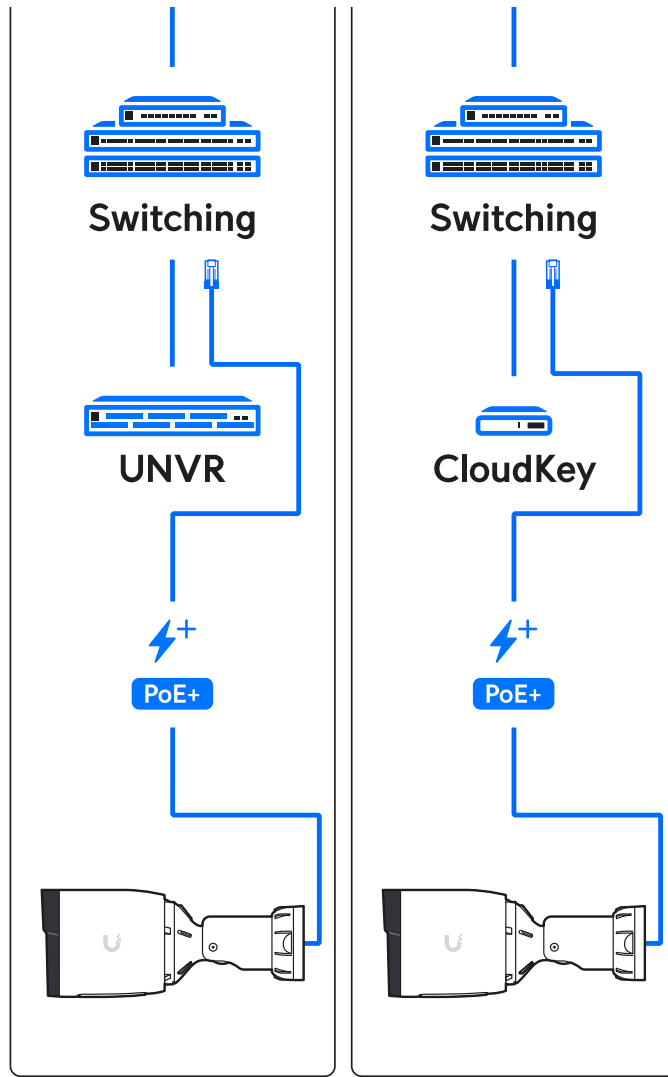

6

Ø3.3-4.5 mm (Ø0.13-0.18")	Ø4.5-5.5 mm (Ø0.18-0.22")	Ø5.5-6.5 mm (Ø0.22-0.26")
⌀	⌀	⌀
1x	1x	1x
k	l	m

Ø3.3-4.5 mm
(Ø0.13-0.18")

Ø4.5-5.5 mm
(Ø0.18-0.22")

Ø5.5-6.5 mm
(Ø0.22-0.26")

7

8

9

10

11

12

1x

microSD card

Add desiccant to enhance lens fogging prevention when camera is under high-humid, condensation-prone environment.

If you need further assistance, visit our [Help Center](#) or contact [Ubiquiti Support](#).