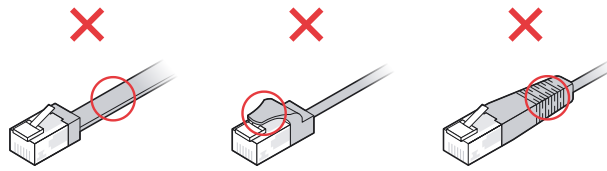

1

2

3

4

UniFi Patch Cable Outdoor

[Buy >](#)

Ø3.3-6.5 mm
(Ø0.13-0.26")

5

6

Ø3.3-4.5 mm (Ø0.13-0.18")	Ø4.5-5.5 mm (Ø0.18-0.22")	Ø5.5-6.5 mm (Ø0.22-0.26")
⌀	⌀	⌀
1x	1x	1x
k	l	m

Ø3.3-4.5 mm
(Ø0.13-0.18")

Ø4.5-5.5 mm
(Ø0.18-0.22")

Ø5.5-6.5 mm
(Ø0.22-0.26")

7

8

9