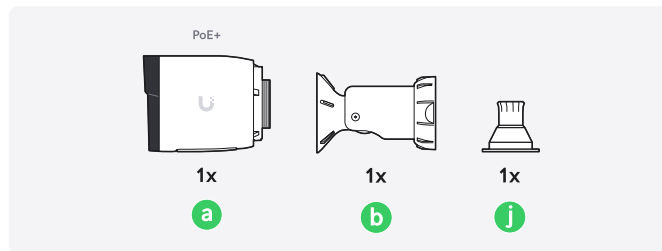

1

2

3

4

UniFi Patch Cable Outdoor

[Buy >](#)

Ø3.3-6.5 mm
(Ø0.13-0.26")

5

6

Ø3.3-4.5 mm (Ø0.13-0.18")	Ø4.5-5.5 mm (Ø0.18-0.22")	Ø5.5-6.5 mm (Ø0.22-0.26")
⌀	⌀	⌀
1x	1x	1x
k	l	m

Ø3.3-4.5 mm
(Ø0.13-0.18")

Ø4.5-5.5 mm
(Ø0.18-0.22")

Ø5.5-6.5 mm
(Ø0.22-0.26")

7

8

9