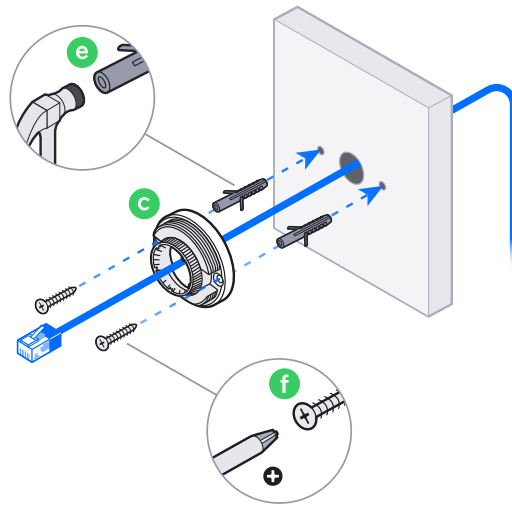

1

2

3

4

UniFi Patch Cable Outdoor

[Buy >](#)

Ø3.3-6.5 mm
(Ø0.13-0.26")

5

6

Ø3.3-4.5 mm (Ø0.13-0.18")	Ø4.5-5.5 mm (Ø0.18-0.22")	Ø5.5-6.5 mm (Ø0.22-0.26")
⌀	⌀	⌀
1x	1x	1x
k	l	m

Ø3.3-4.5 mm
(Ø0.13-0.18")

Ø4.5-5.5 mm
(Ø0.18-0.22")

Ø5.5-6.5 mm
(Ø0.22-0.26")

7

8

9