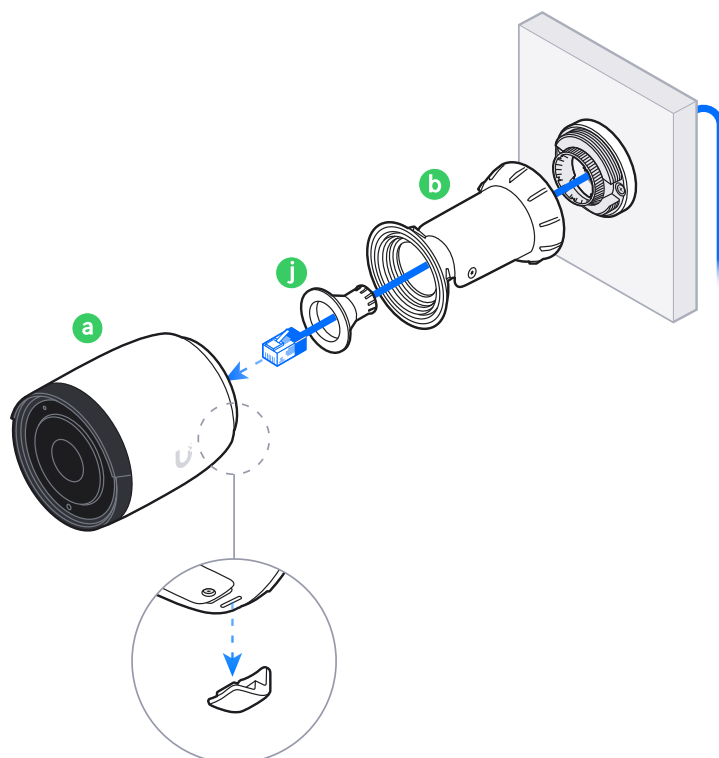

1

2

3

4

UniFi Patch Cable Outdoor

[Buy >](#)

Ø3.3-6.5 mm
(Ø0.13-0.26")

5