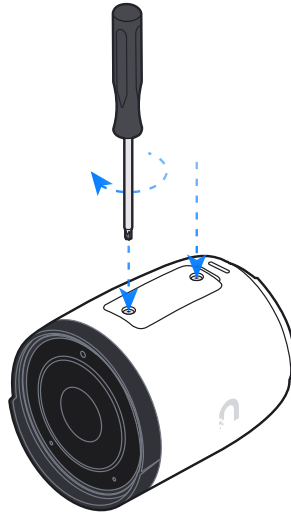

10

11

12

1x

microSD card

Add desiccant to enhance lens fogging prevention when camera is under high-humid, condensation-prone environment.

If you need further assistance, visit our [Help Center](#) or contact [Ubiquiti Support](#).