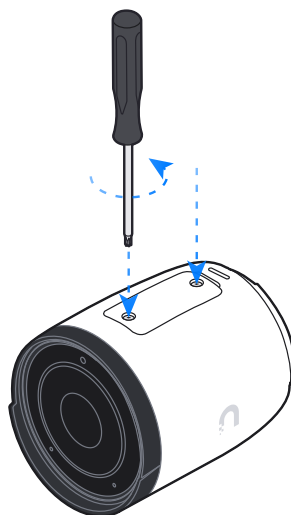

10

11

12

1x

microSD card

Add desiccant to enhance lens fogging prevention when camera is under high-humid, condensation-prone environment.

If you need further assistance, visit our [Help Center](#) or contact [Ubiquiti Support](#).