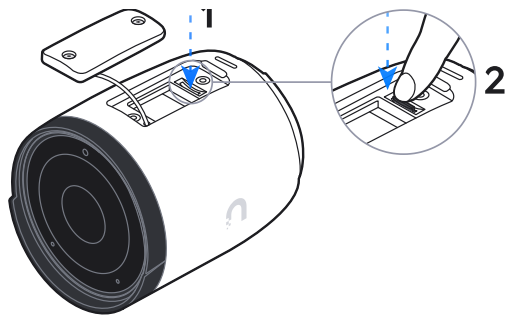

6

Ø3.3-4.5 mm (Ø0.13-0.18")	Ø4.5-5.5 mm (Ø0.18-0.22")	Ø5.5-6.5 mm (Ø0.22-0.26")
⌀	⌀	⌀
1x	1x	1x
k	l	m

Ø3.3-4.5 mm
(Ø0.13-0.18")

Ø4.5-5.5 mm
(Ø0.18-0.22")

Ø5.5-6.5 mm
(Ø0.22-0.26")

7

8

9

10

11

12

1x

microSD card

Add desiccant to enhance lens fogging prevention when camera is under high-humid, condensation-prone environment.

If you need further assistance, visit our [Help Center](#) or contact [Ubiquiti Support](#).