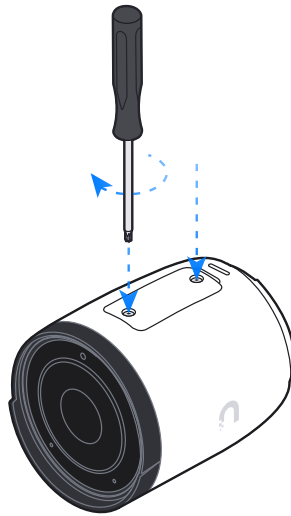

10

11

12

1x

microSD card

Add desiccant to enhance lens fogging prevention when camera is under high-humid, condensation-prone environment.

If you need further assistance, visit our [Help Center](#) or contact [Ubiquiti Support](#).