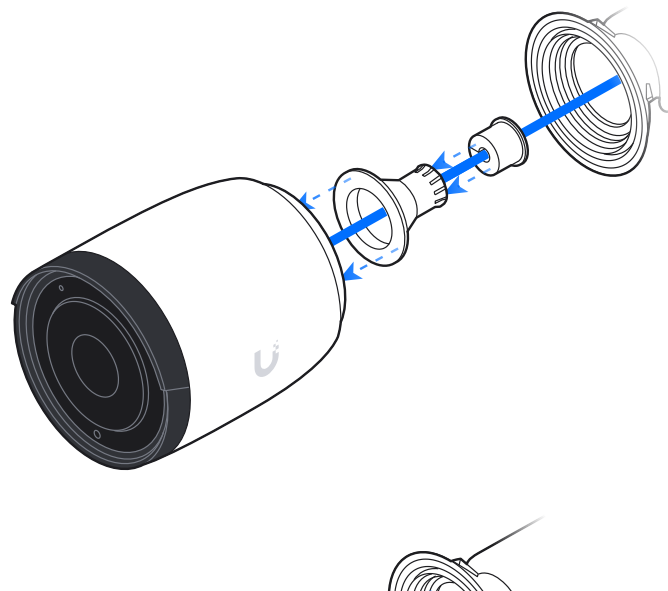

1

2

3

4

UniFi Patch Cable Outdoor

[Buy >](#)

Ø3.3-6.5 mm
(Ø0.13-0.26")

5

6

Ø3.3-4.5 mm (Ø0.13-0.18")	Ø4.5-5.5 mm (Ø0.18-0.22")	Ø5.5-6.5 mm (Ø0.22-0.26")
⌀	⌀	⌀
1x	1x	1x
k	l	m

Ø3.3-4.5 mm
(Ø0.13-0.18")

Ø4.5-5.5 mm
(Ø0.18-0.22")

Ø5.5-6.5 mm
(Ø0.22-0.26")

7

8

9

10

11

12

1x

microSD card

Add desiccant to enhance lens fogging prevention when camera is under high-humid, condensation-prone environment.

If you need further assistance, visit our [Help Center](#) or contact [Ubiquiti Support](#).