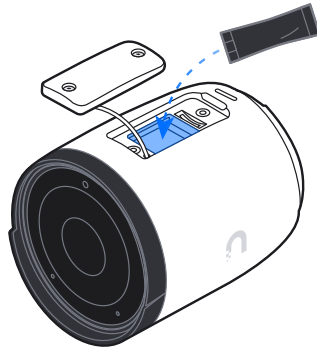

10

11

12

1x

microSD card

Add desiccant to enhance lens fogging prevention when camera is under high-humid, condensation-prone environment.

If you need further assistance, visit our [Help Center](#) or contact [Ubiquiti Support](#).