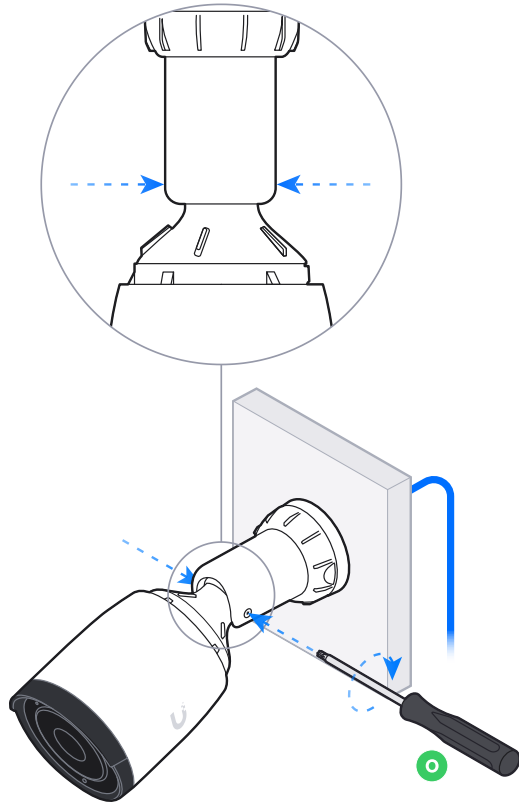

10

11

12

1x

microSD card

Add desiccant to enhance lens fogging prevention when camera is under high-humid, condensation-prone environment.

If you need further assistance, visit our [Help Center](#) or contact [Ubiquiti Support](#).