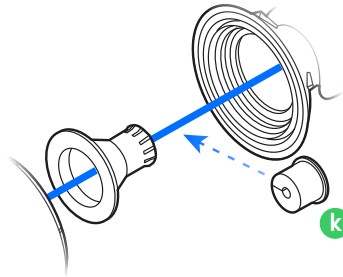

1

2

3

4

UniFi Patch Cable Outdoor

[Buy >](#)

Ø3.3-6.5 mm
(Ø0.13-0.26")

5

6

Ø3.3-4.5 mm (Ø0.13-0.18")	Ø4.5-5.5 mm (Ø0.18-0.22")	Ø5.5-6.5 mm (Ø0.22-0.26")
⌀	⌀	⌀
1x	1x	1x
k	l	m

Ø3.3-4.5 mm
(Ø0.13-0.18")

Ø4.5-5.5 mm
(Ø0.18-0.22")

Ø5.5-6.5 mm
(Ø0.22-0.26")

7

8

9