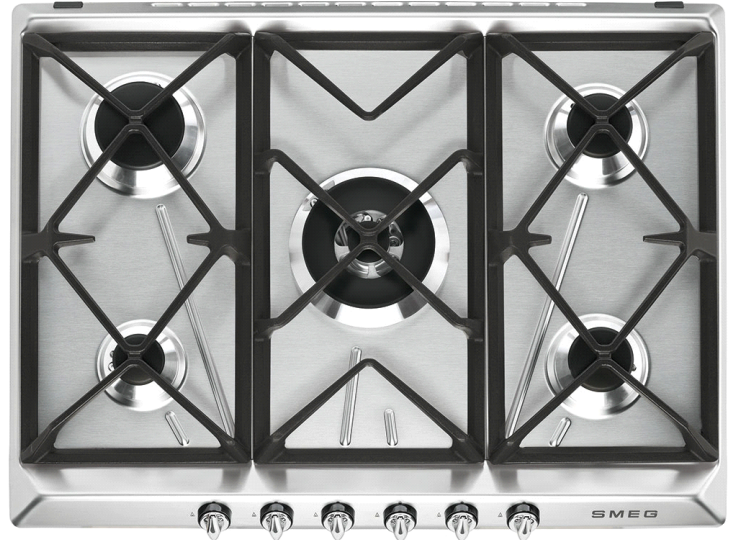

SR975XGH

Victoria

69cm "Victoria" Traditional Gas Hob, Stainless Steel

EAN13: 8017709200145

Special promotion on this model* 5 year guarantee on parts and labour if purchased by 30th June 2020.

Terms and conditions apply. At selected displaying retailers only. [For full terms and conditions please click here](#)

5 burners

- Rear left: 2.55kW
- Front left: 1.05kW
- Centre: Ultra Rapid dual flame 3-way burner 4.95kW (3.90+1.05kW)
- Rear right: 1.65kW
- Front right: 1.65kW
- Stainless Steel base
- Chrome controls
- Heavy duty cast iron pan stands
- Black burner caps
- Automatic electronic ignition
- Safety valves
- Adaptable for LPG

Versions

- **SR975NGH** - 69cm Victoria 5 Burner Gas Hob, Black
- **SR975PGH** - 69cm Victoria 5 Burner Gas Hob, Cream
- **SR975XGH** - 69cm Victoria 5 Burner Gas Hob, Stainless Steel

SR975XGH

Victoria

gas
70 cm
stainless steel
front controls
Victoria