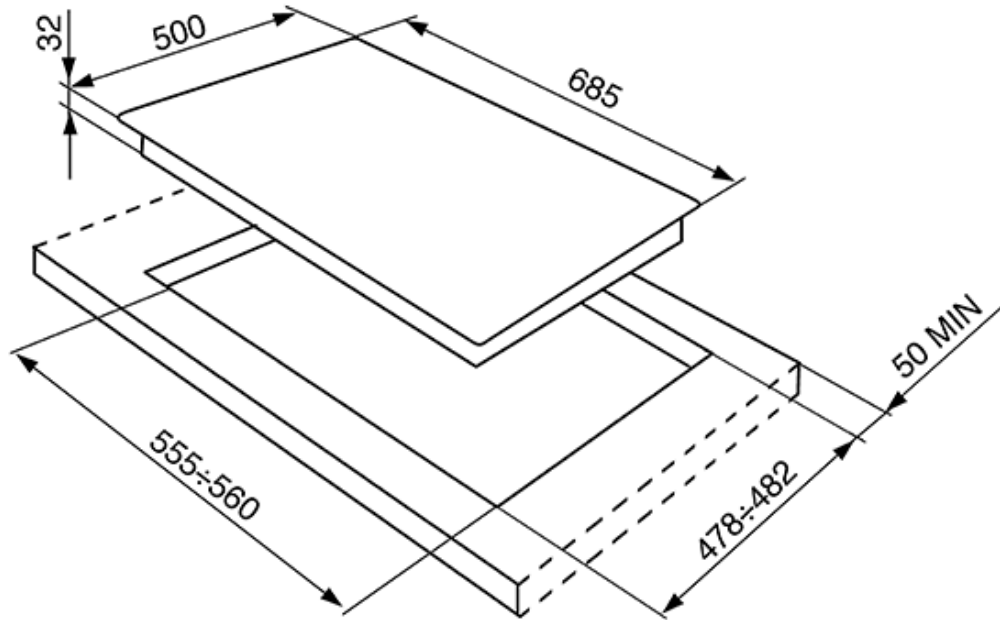

SR975XGH

Victoria

gas
70 cm
stainless steel
front controls
Victoria

Smeg (UK) Ltd
The Magna Building, Wyndyke Furlong, Abingdon
OX14 1DZ
Tel. +44 (0)844 557 9907
Fax +44 (0)844 557 9337