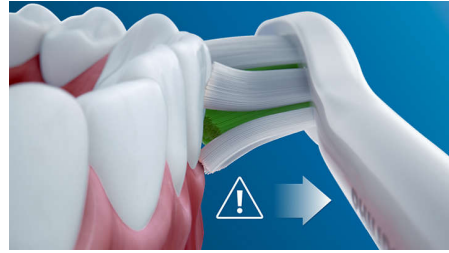

Safe and gentle

You can be sure of a safe brushing experience: our sonic technology is suitable for use with braces, fillings, crowns and veneers, and helps prevent cavities and improve gum health.

The only true sonic technology

Philips Sonicare's advanced sonic technology pulses water between your teeth, and its brush strokes break plaque up and sweep it away for an exceptional daily clean.

Too much pressure?

You may not notice if you're brushing too hard, but pressure sensor on your electric toothbrush will. If you start taking it out on your gums, the toothbrush will make a pulsing sound as a reminder to ease off on the pressure.