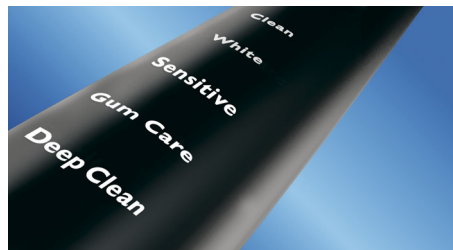

Deep Clean mode

Our all-new Deep Clean mode delivers an exceptional clean in hard-to-reach places. The

unique motion of the brush head in this mode plus an extended three-minute brushing time makes it the ideal choice when you want to pay extra attention to trouble spots.