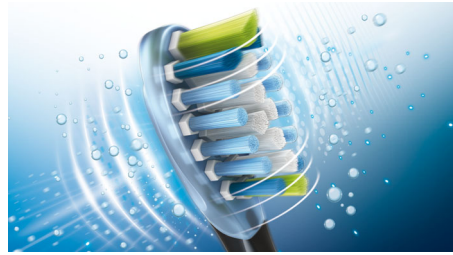

Designed around you

- Wireless charging pad and Deluxe travel pouch
- Timers to help encourage thorough brushing

PHILIPS
sonicare

Sonic electric toothbrush
5 modes 3 brush heads, Wireless charging pad, with Deep Clean mode

HX9393/90

Highlights

Removes up to 10x more plaque

Removes up to 10 times more plaque from hard to reach places than a manual toothbrush with AdaptiveClean brush head.

Whitens teeth 2X better

This Philips Sonicare toothbrush whitens teeth more than 2x better than a manual toothbrush in just 1 week. Removes up to 100% more stains for whiter teeth in just 1 week.

Improves gum health

This Philips Sonicare electric toothbrush provides optimal cleaning between teeth and along the gumline for improved gum health in just two weeks.

AdaptiveClean brush head

Our AdaptiveClean brush head is the only electric toothbrush head that can follow the unique shape of your teeth and gums. With soft flexible sides made of rubber, this brush head can follow every curve. It offers up to 4x more surface contact and up to 10x more plaque removal along the gum line and between teeth. As the brush tracks along the gum line, it absorbs any excessive brushing pressure you might apply so you can be gentle on gums however you brush.

DiamondClean brush head

DiamondClean toothbrush head, Philips Sonicare's best whitening brush head, has diamond shaped, medium stiffness bristles to effectively yet gently scrape away plaque. This Philips Sonicare electric toothbrush provides an exceptional cleaning and whiter teeth compared to a manual toothbrush.