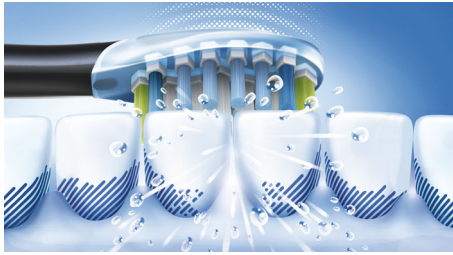

Provides a superior clean

- Follows the shape of your teeth and gums for a deeper clean
- DiamondClean toothbrush head for Sonicare's best whitening
- New Deep Clean: Effortlessly tackle trouble spots
- Dynamic cleaning action for better oral health

Designed around you

- Wireless charging pad and Deluxe travel pouch
- Timers to help encourage thorough brushing

PHILIPS
sonicare

Sonic electric toothbrush
5 modes 3 brush heads, Wireless charging pad, with Deep Clean mode

HX9393/90

Highlights

Removes up to 10x more plaque

Removes up to 10 times more plaque from hard to reach places than a manual toothbrush with AdaptiveClean brush head.

Whitens teeth 2X better

This Philips Sonicare toothbrush whitens teeth more than 2x better than a manual toothbrush in just 1 week. Removes up to 100% more stains for whiter teeth in just 1 week.

Improves gum health

This Philips Sonicare electric toothbrush provides optimal cleaning between teeth and along the gumline for improved gum health in just two weeks.

AdaptiveClean brush head

Our AdaptiveClean brush head is the only electric toothbrush head that can follow the unique shape of your teeth and gums. With soft flexible sides made of rubber, this brush head can follow every curve. It offers up to 4x more surface contact and up to 10x more plaque removal along the gum line and between teeth. As the brush tracks along the gum line, it absorbs any excessive brushing pressure you might apply so you can be gentle on gums however you brush.